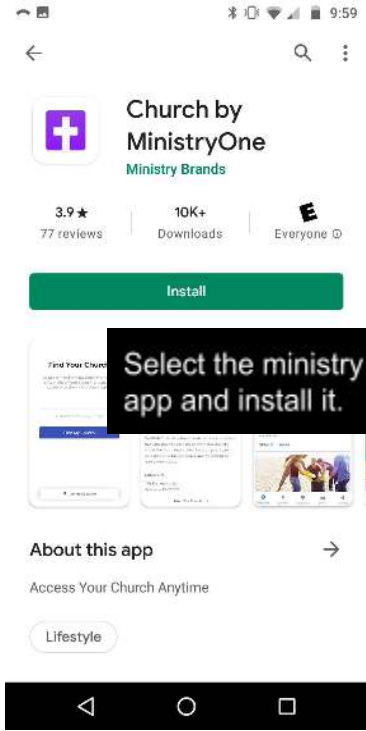

Downloading The Church App

Find Your Church

To get started, simply enter the name, city, or zip of your church or use your location to show churches nearby.

faith alliance church

Find My Church

Open the app and type "faith alliance church" into the search bar, then select "find my church."