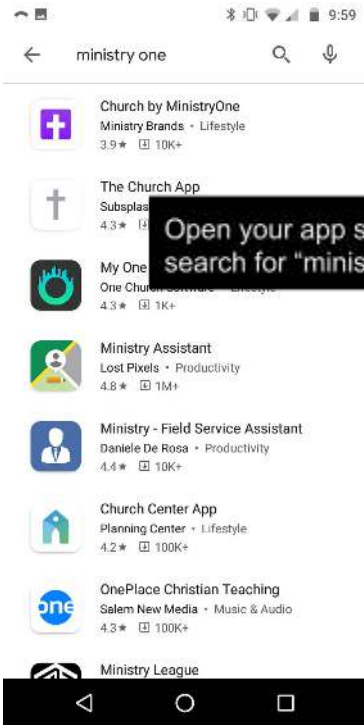

Downloading The Church App

Find Your Church

To get started, simply enter the name, city, or zip of your church or use your location to show churches nearby.

faith alliance church

Find My Church

Open the app and type "faith alliance church" into the search bar, then select "find my church."